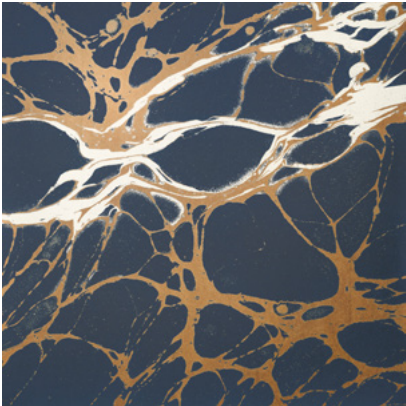

Calico

NIGHT

Tear Sheet

Night is an exploration of the duality of darkness and light.

BRICK

COPPER

ECRU

GLAZE

INDIGO

PERIDOT

ROYAL

SLATE

Night Royal

Suitable for residential and commercial projects

COLOR
Royal

STOCK
Made to order