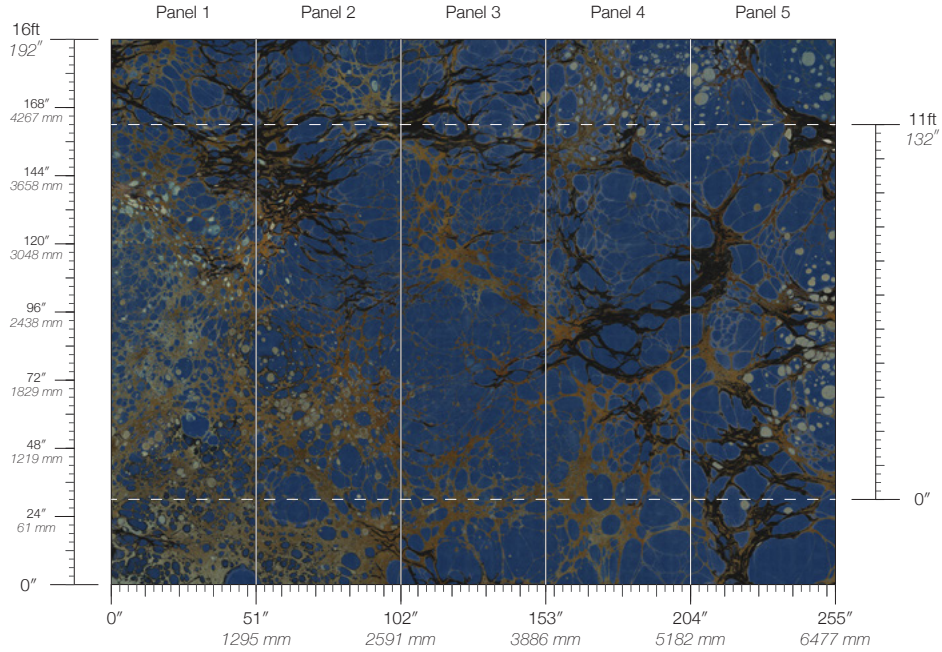

Calico

NIGHT

Tear Sheet

Night is an exploration of the duality of darkness and light.

BRICK

COPPER

ECRU

GLAZE

INDIGO

PERIDOT

ROYAL

SLATE

Night Royal

Suitable for residential and commercial projects

COLOR
Royal

STOCK
Made to order

ORIGIN
USA

DISCLAIMER
Panel maps represent mural artwork only. Reference the physical sample for color and texture.

PANEL WIDTH
51" / 1295 mm trimmed

FLAMMABILITY
ASTM E84 Adhered Class A

DETAILS
Custom options available

PANEL HEIGHT
132" / 3353 mm standard
192" / 4877 mm extended

ENVIRONMENTAL
Recycled Content, Phthalate Free
Low VOC, HPD Available

PRICE
Available upon request